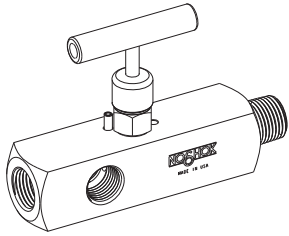

Dimensions

Male-Female

Front View

Side View

Multiport, Soft Seat

Option With Packing

- 1 Valve body
- 2 Slotted spring pin
- 3 Delrin® seat
- 4 FKM o-ring
- 5 PTFE back-up ring
- 6 Valve stem
- 7 Valve bonnet
- 8 Dust cap
- 9 Valve "T" handle
- 10 Set screw

- 1 Valve packing stem
- 2 Valve packing bonnet
- 3 Packing washer
- 4 Packing
- 5 Packing washer
- 6 Jam nut
- 7 Packing adjustment screw