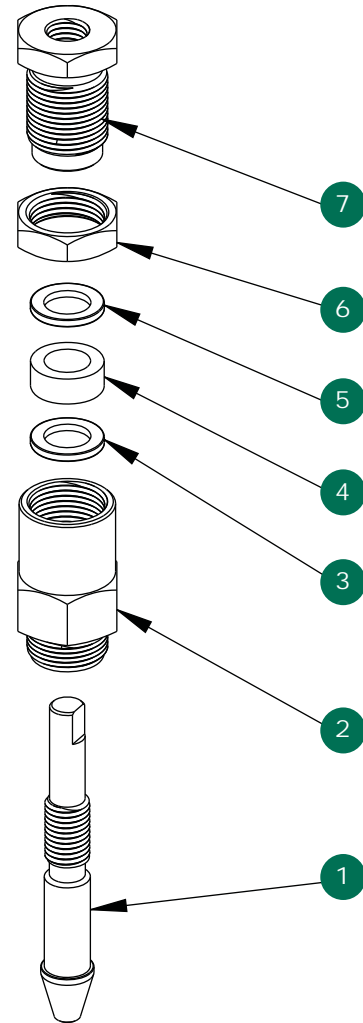

Dimensions

Male-Female

Front View

Side View

Multiport, Soft Seat

Option With Packing

- 1 Valve body
- 2 Slotted spring pin
- 3 Delrin® seat
- 4 FKM o-ring
- 5 PTFE back-up ring
- 6 Valve stem
- 7 Valve bonnet
- 8 Dust cap
- 9 Valve "T" handle
- 10 Set screw

- 1 Valve packing stem
- 2 Valve packing bonnet
- 3 Packing washer
- 4 Packing
- 5 Packing washer
- 6 Jam nut
- 7 Packing adjustment screw