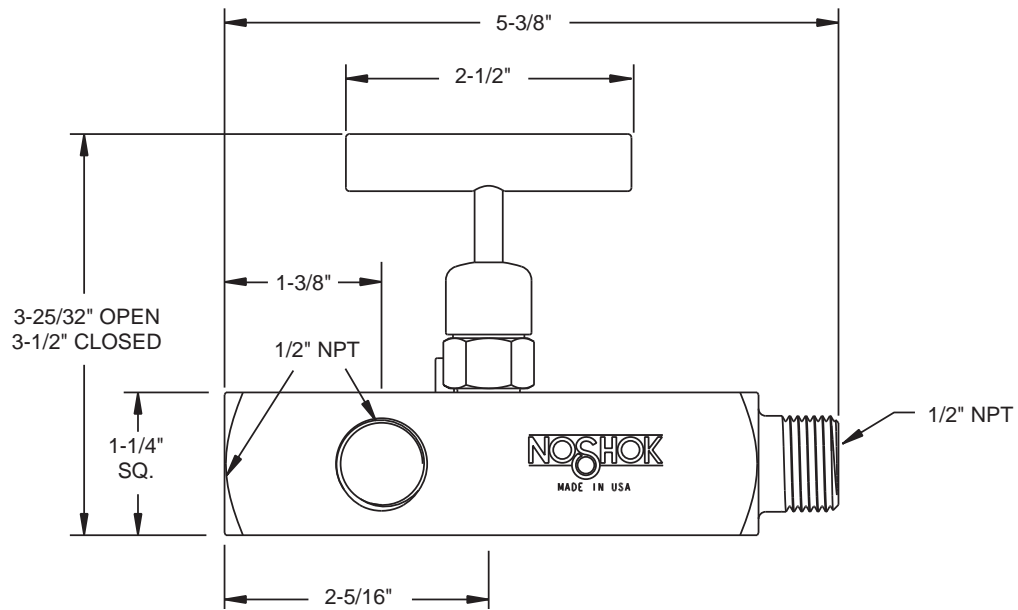

Dimensions

Male-Female

Front View

Side View

Multiport, Soft Seat

Option With Packing

- 1 Valve body
- 2 Slotted spring pin
- 3 Delrin® seat
- 4 FKM o-ring
- 5 PTFE back-up ring
- 6 Valve stem
- 7 Valve bonnet
- 8 Dust cap
- 9 Valve "T" handle
- 10 Set screw

- 1 Valve packing stem
- 2 Valve packing bonnet
- 3 Packing washer
- 4 Packing
- 5 Packing washer
- 6 Jam nut
- 7 Packing adjustment screw