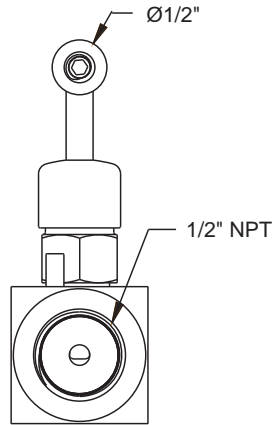

Dimensions

Male-Female

Front View

Side View

Multiport, Soft Seat

Option With Packing

- 1 Valve body
- 2 Slotted spring pin
- 3 Delrin® seat
- 4 FKM o-ring
- 5 PTFE back-up ring
- 6 Valve stem
- 7 Valve bonnet
- 8 Dust cap
- 9 Valve "T" handle
- 10 Set screw

- 1 Valve packing stem
- 2 Valve packing bonnet
- 3 Packing washer
- 4 Packing
- 5 Packing washer
- 6 Jam nut
- 7 Packing adjustment screw