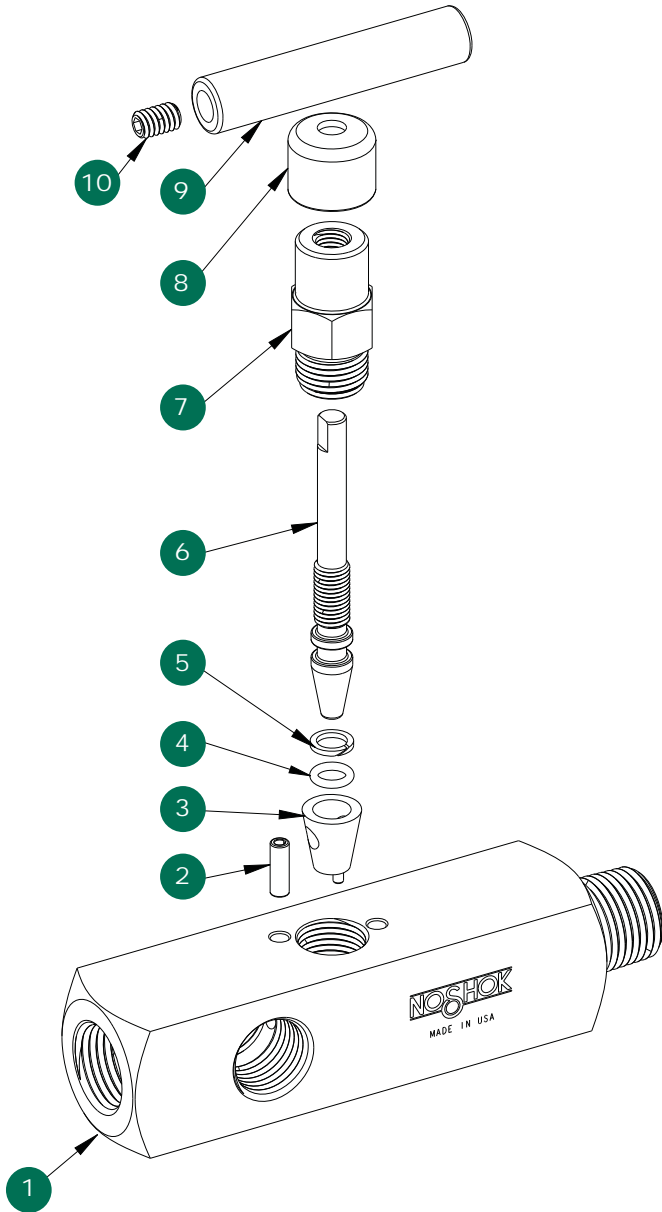

Dimensions

Male-Female

Front View

Side View

Multiport, Soft Seat

Option With Packing

- 1 Valve body
- 2 Slotted spring pin
- 3 Delrin® seat
- 4 FKM o-ring
- 5 PTFE back-up ring
- 6 Valve stem
- 7 Valve bonnet
- 8 Dust cap
- 9 Valve "T" handle
- 10 Set screw

- 1 Valve packing stem
- 2 Valve packing bonnet
- 3 Packing washer
- 4 Packing
- 5 Packing washer
- 6 Jam nut
- 7 Packing adjustment screw