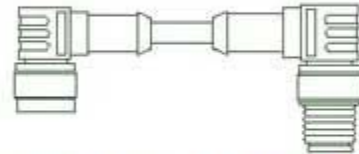

M12 x 1 Optional Mating Connectors & Cable

DESCRIPTION	CABLE LENGTH	MODEL NO.	
		4 PIN (500)	5 PIN (600)
Female Straight x Male Straight	2 meters	FSMS - 2-4P	FSMS - 2-5P
Female Angle x Male Straight	2 meters	FAMS - 2-4P	FAMS - 2-5P
Female Straight x Male Angle	2 meters	FSMA - 2-4P	FSMA - 2-5P
Female Angle x Male Angle	2 meters	FAMA - 2-4P	FAMA - 2-5P
Female Straight x Cable	2 meters	FS - 2-4P	FS - 2-5P
Female Angle x Cable	2 meters	FA - 2-4P	FA - 2-5P
Female Straight x Male Straight	4 meters	FSMS - 4-4P	FSMS - 4-5P
Female Angle x Male Straight	4 meters	FAMS - 4-4P	FAMS - 4-5P
Female Straight x Male Angle	4 meters	FSMA - 4-4P	FSMA - 4-5P
Female Angle x Male Angle	4 meters	FAMA - 4-4P	FAMA - 4-5P
Female Straight x Cable	4 meters	FS - 4-4P	FS - 4-5P
Female Angle x Cable	4 meters	FA - 4-4P	FA - 4-5P
Female Straight x Male Straight	6 meters	FSMS - 6-4P	FSMS - 6-5P
Female Angle x Male Straight	6 meters	FAMS - 6-4P	FAMS - 6-5P
Female Straight x Male Angle	6 meters	FSMA - 6-4P	FSMA - 6-5P
Female Angle x Male Angle	6 meters	FAMA - 6-4P	FAMA - 6-5P
Female Straight x Cable	6 meters	FS - 6-4P	FS - 6-5P
Female Angle x Cable	6 meters	FA - 6-4P	FA - 6-5P

Female Straight x Male Straight

Female Straight x Male Angle

Female Angle x Male Straight

Female Angle x Male Angle

Female Straight x Cable

Female Angle x Cable