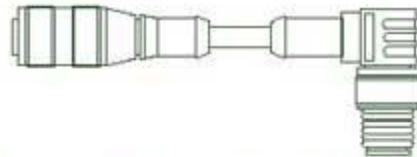

M12 x 1 Optional Mating Connectors & Cable

DESCRIPTION	CABLE LENGTH	MODEL NO.	
		4 PIN (500)	5 PIN (600)
Female Straight x Male Straight	2 meters	FSMS - 2-4P	FSMS - 2-5P
Female Angle x Male Straight	2 meters	FAMS - 2-4P	FAMS - 2-5P
Female Straight x Male Angle	2 meters	FSMA - 2-4P	FSMA - 2-5P
Female Angle x Male Angle	2 meters	FAMA - 2-4P	FAMA - 2-5P
Female Straight x Cable	2 meters	FS - 2-4P	FS - 2-5P
Female Angle x Cable	2 meters	FA - 2-4P	FA - 2-5P
Female Straight x Male Straight	4 meters	FSMS - 4-4P	FSMS - 4-5P
Female Angle x Male Straight	4 meters	FAMS - 4-4P	FAMS - 4-5P
Female Straight x Male Angle	4 meters	FSMA - 4-4P	FSMA - 4-5P
Female Angle x Male Angle	4 meters	FAMA - 4-4P	FAMA - 4-5P
Female Straight x Cable	4 meters	FS - 4-4P	FS - 4-5P
Female Angle x Cable	4 meters	FA - 4-4P	FA - 4-5P
Female Straight x Male Straight	6 meters	FSMS - 6-4P	FSMS - 6-5P
Female Angle x Male Straight	6 meters	FAMS - 6-4P	FAMS - 6-5P
Female Straight x Male Angle	6 meters	FSMA - 6-4P	FSMA - 6-5P
Female Angle x Male Angle	6 meters	FAMA - 6-4P	FAMA - 6-5P
Female Straight x Cable	6 meters	FS - 6-4P	FS - 6-5P
Female Angle x Cable	6 meters	FA - 6-4P	FA - 6-5P

Female Straight x Male Straight

Female Straight x Male Angle

Female Angle x Male Straight

Female Angle x Male Angle

Female Straight x Cable

Female Angle x Cable