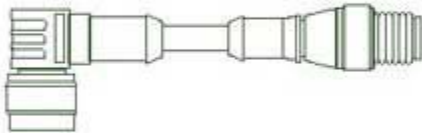

M12 x 1 Optional Mating Connectors & Cable

DESCRIPTION	CABLE LENGTH	MODEL NO.	
		4 PIN (500)	5 PIN (600)
Female Straight x Male Straight	2 meters	FSMS - 2-4P	FSMS - 2-5P
Female Angle x Male Straight	2 meters	FAMS - 2-4P	FAMS - 2-5P
Female Straight x Male Angle	2 meters	FSMA - 2-4P	FSMA - 2-5P
Female Angle x Male Angle	2 meters	FAMA - 2-4P	FAMA - 2-5P
Female Straight x Cable	2 meters	FS - 2-4P	FS - 2-5P
Female Angle x Cable	2 meters	FA - 2-4P	FA - 2-5P
Female Straight x Male Straight	4 meters	FSMS - 4-4P	FSMS - 4-5P
Female Angle x Male Straight	4 meters	FAMS - 4-4P	FAMS - 4-5P
Female Straight x Male Angle	4 meters	FSMA - 4-4P	FSMA - 4-5P
Female Angle x Male Angle	4 meters	FAMA - 4-4P	FAMA - 4-5P
Female Straight x Cable	4 meters	FS - 4-4P	FS - 4-5P
Female Angle x Cable	4 meters	FA - 4-4P	FA - 4-5P
Female Straight x Male Straight	6 meters	FSMS - 6-4P	FSMS - 6-5P
Female Angle x Male Straight	6 meters	FAMS - 6-4P	FAMS - 6-5P
Female Straight x Male Angle	6 meters	FSMA - 6-4P	FSMA - 6-5P
Female Angle x Male Angle	6 meters	FAMA - 6-4P	FAMA - 6-5P
Female Straight x Cable	6 meters	FS - 6-4P	FS - 6-5P
Female Angle x Cable	6 meters	FA - 6-4P	FA - 6-5P

Female Straight x Male Straight

Female Straight x Male Angle

Female Angle x Male Straight

Female Angle x Male Angle

Female Straight x Cable

Female Angle x Cable